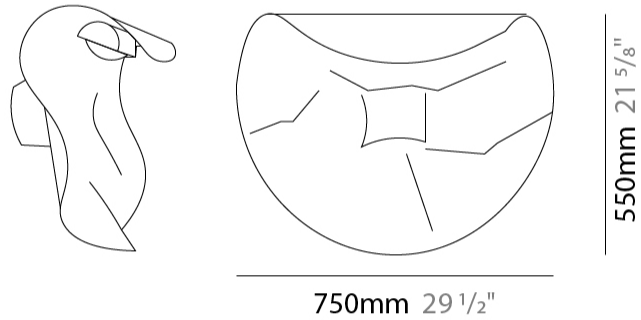

D132140- _____
base number

1. To build a product code in our configurator select the specify button on the base model # product page
2. To build a manual product code on this datasheet choose from the options listed below in blue font and add the suffix to the base model #

GENERAL

Series: Non So!
Brand: Knikerboker
Division: Design
Mounting Type: Surface
Mounting Location: Ceiling
Subcategory: Ambient

PHYSICAL

Shape: Abstract
Length (mm): 750
Length (in): 29 1/2
Height (mm): 550
Height (in): 21 5/8
Extension (mm): 280
Extension (in): 11
Light Distribution: Indirect
Fixture Finish: EWH / EBK / MAN / COF / PRD / SLF / GLF / CLF / BRL / EWS / EWG / EWC / EWR / EBS / EBG / EBC / EBC / EBB / MAS / MAD / MAC / MAB / COS / CGO / CCL / CBL / PRS / PRG / PRC / PRB
Fixture Material: Metal

ELECTRICAL

Lamp Type: LED
Input Wattage (W): 21
Total Output Wattage (W): 20
Dimming: Tri-Mode (Non-Dimming and Phase Dimming (120Vac only) and 0-10V Dimming)
Driver Included: Yes
Driver Location: Integrated
Driver Type: Constant Current - Universal
Driver Class: Class 2
Input Voltage (V): 120 - 277
Constant Current (MA): 250
Upon Request: 0-10Vdc dimming / Phase dimming @120Vac / Non-dimming 120/277Vac

LED

Number of LEDs: 2
Color Temperature (°K): 3000
Max. Delivered Lumen (lm): 2200
CRI: >85 CRI
Lamp Life (hrs): 50000

OPTICAL

RATINGS AND CERTIFICATIONS

Certified By: Certified for North American Standards
IP rating: IP20

PROJECT
TYPE
SPECIFIER
QUANTITY
DATE